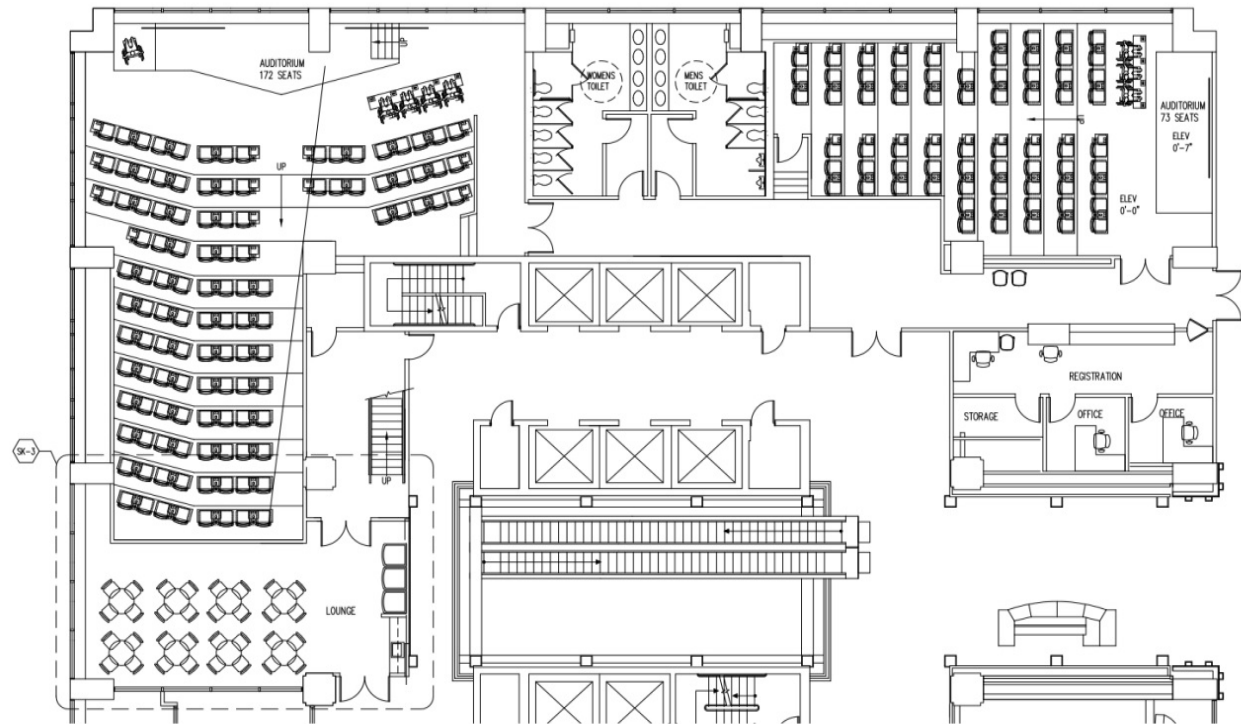

ONE GATEWAY

SUITE C30

Managed by

COLLIERS INTERNATIONAL
300 Interpace Parkway | Bldg. C, 3rd Floor
Parsippany, NJ 07054
www.colliers.com

Bryn Cinque
+1 973 299 3016
Bryn.Cinque@colliers.com

James Bailey
+1 973 299 3013
James.Bailey@colliers.com